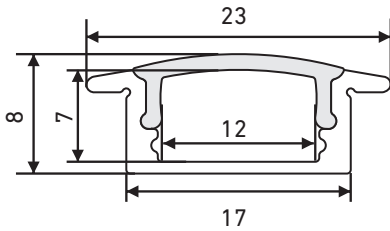

EXF022

ALUMINUM PROFILE

RECESSED PROFILE

DESCRIPTION

Stylish line of light. 2 meters in length, compact and versatile.
Made from high quality anodized aluminum.

DIMENSIONS (in MM)

FEATURES

- Dot free frosted lens to pair with Luminiz LED strip
- Includes lens, end caps and clips.
- Increases the lifespan of the LED strip